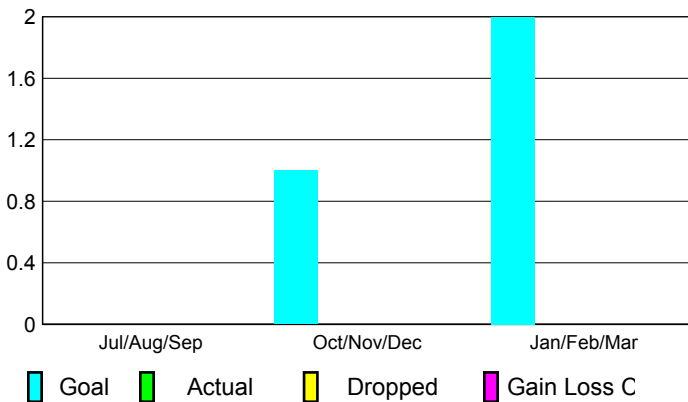

2009-2010 GMT Quarterly Report for District (or Undistricted) **District 109 B**

GMT: **JON BJARNI THORSTEINSSO**

Location: **ICELAND**

GMT CA: **4**

CLUBS

Club Results
2009-2010

Clubs
2008-2009

Month	New Club Goal	Actual New Clubs	Actual Dropped Clubs	Gain/Loss of Clubs	Gain/Loss of Clubs
Jul/Aug/Sep	0	0	0	0	0
Oct/Nov/Dec	1	0	0	0	0
Jan/Feb/Mar	2	0	0	0	0
Totals	3	0	0	0	0

Club Results 2009-2010

Goal, New, Dropped, Gain/Loss

Comparison of Club Gain/Loss

Current Year Compared to the Previous Year

YTD Status Quo Clubs 2009-2010

Status Quo Clubs Compared to Status Quo Members

MEMBERSHIP