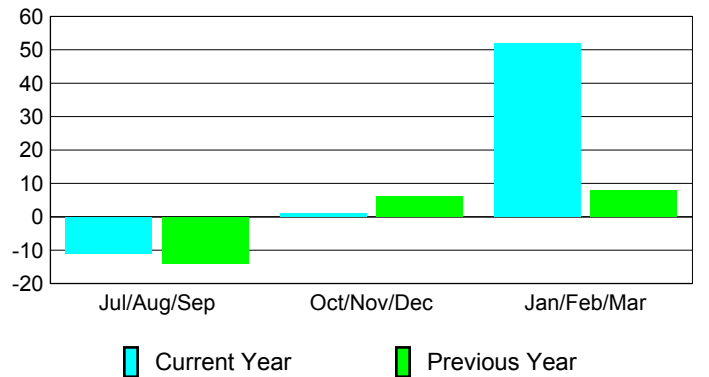

Membership Results
2009-2010

Membership
2008-2009

Month	Net Memb Goal	Actual New Memb	Actual Dropped Memb	Gain/Loss of Memb	Gain/Loss of Memb
Jul/Aug/Sep	-5	9	-20	-11	-14
Oct/Nov/Dec	30	22	-21	1	6
Jan/Feb/Mar	70	72	-20	52	8
Totals	95	103	-61	42	0

Membership Results 2009-2010

Goal, New, Dropped, Gain/Loss

Comparison of Membership Gain/Loss

Current Year Compared to the Previous Year

Gender Comparison 2009-2010

Jul/Aug/Sep

Oct/Nov/Dec

Jan/Feb/Mar